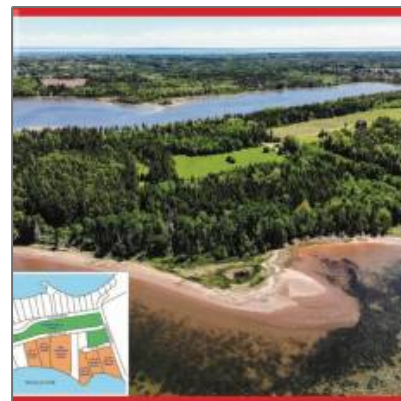

Land For Sale

- Lot 80 Gladstone Road, Murray Harbour, Prince Edward Island, Canada C0A1W0

Property Description

1.69 Acre Lot with approximately 225' of shore frontage. This lot is treed, so you can maintain your privacy and clear only what you need to build your dream home or cottage. This lot is close to Newman Estate Winery, famous beaches, golf courses, restaurants, the Wood Islands Ferry, and Cape Bear lighthouse. This amazing property would make the perfect location for a family getaway. (id:15472)

Basic Details

Property Type:	Vacant land
Listing Type:	For Sale
MLS® #:	202016474
Price:	\$69,000

Location

Country:	CA
Province:	PE
City:	Murray Harbour
Postal Code:	C0A1W0
Longitude:	W63° 27' 50.3"
Latitude:	N46° 1' 15.3"