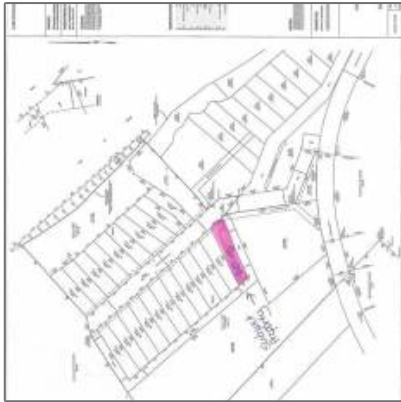

Land For Sale

- 60 Eagle Haunt Estates, Rural Lac La Biche
County, Alberta, Canada T0A2T0

Property Description

Build your dream home here in this exclusive lake subdivision on this beautifully treed .6598 acre lot located in Eagle Haunt Estates Phase III with ample green space. Municipal water and sewer, paved driveways and walking trails, paved municipal access road situated between Plamondon and Lac La Biche on Old Trail Road. Gas and power to property line. Outstanding subdivision! (id:15472)

Location

Country:	CA
Province:	AB
City:	Rural Lac La Biche County
Postal Code:	T0A2T0
Longitude:	W113° 42' 35.6"
Latitude:	N54° 49' 56.6"
Site Influences:	Schools, Shopping

Agent Info

Basic Details

Property Type:	Vacant land
Listing Type:	For Sale
MLS® #:	E4175384
Price:	\$210,000
Lot Area:	0.66 Acre